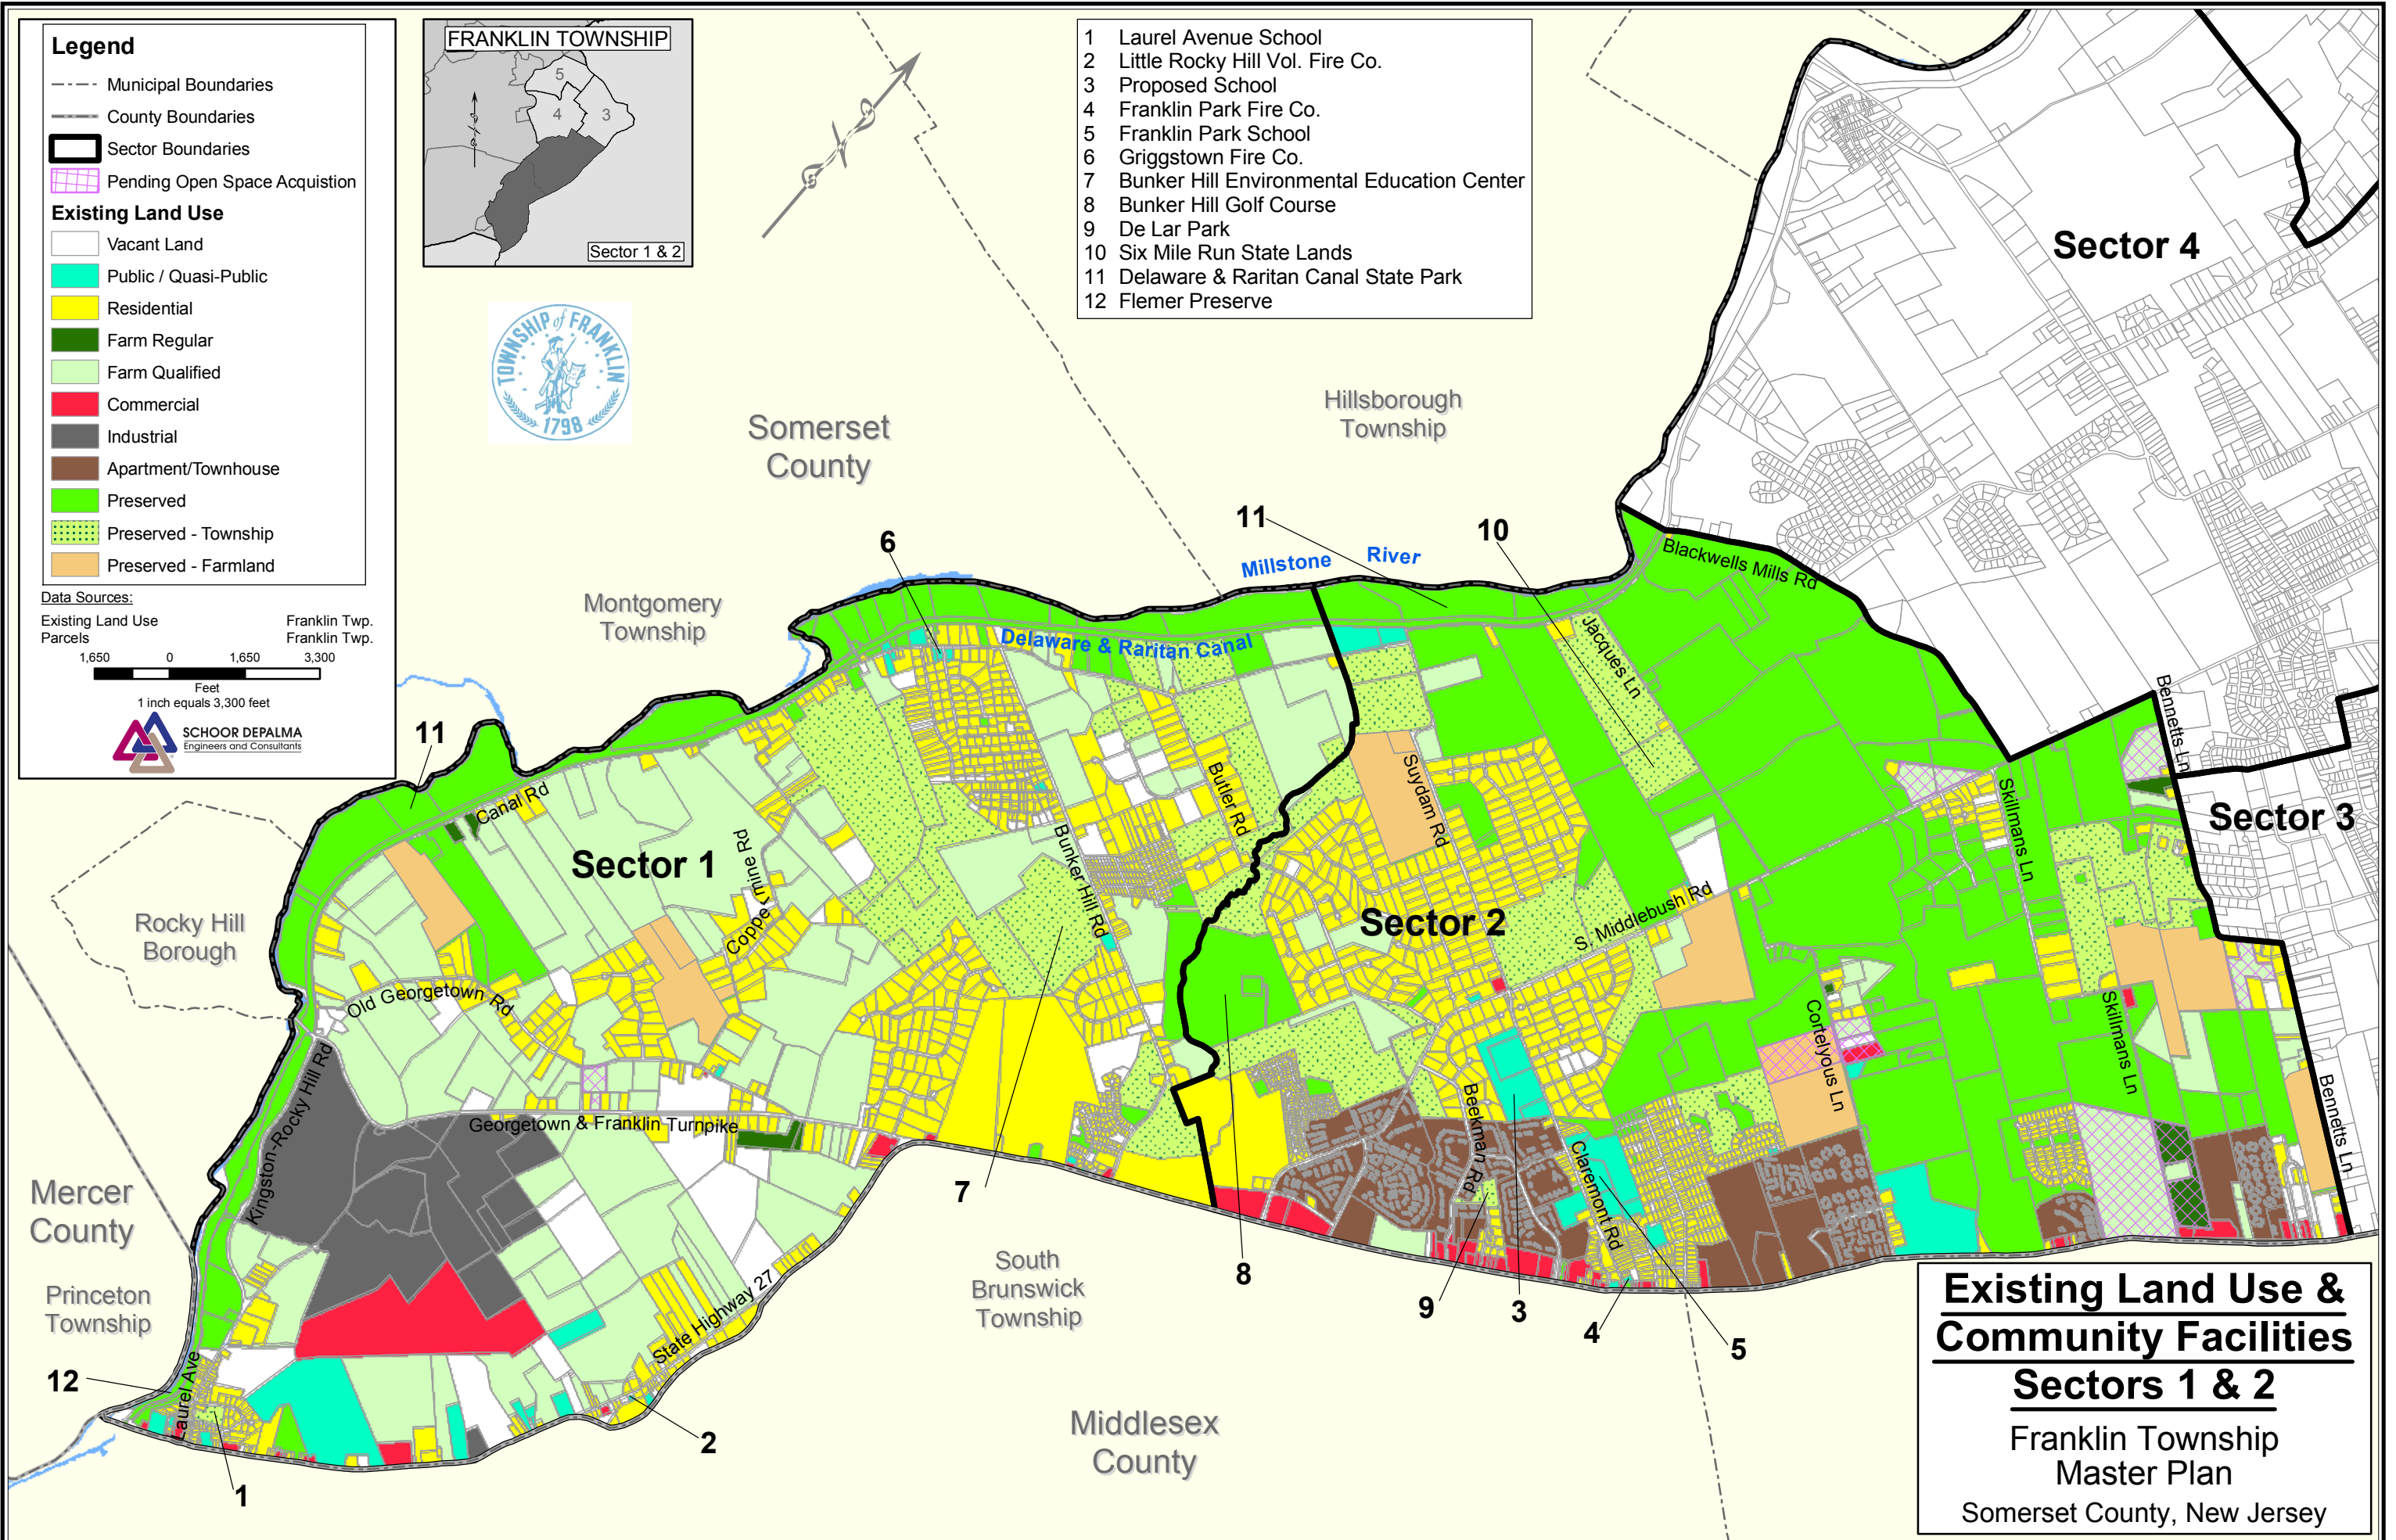

**Legend**

- Municipal Boundaries
- County Boundaries
- ▭ Sector Boundaries
- ▨ Pending Open Space Acquisition
- Existing Land Use**
- Vacant Land
- Public / Quasi-Public
- Residential
- Farm Regular
- Farm Qualified
- Commercial
- Industrial
- Apartment/Townhouse
- Preserved
- ▨ Preserved - Township
- Preserved - Farmland

Data Sources:  
 Existing Land Use: Franklin Twp.  
 Parcels: Franklin Twp.

1 inch equals 3,300 feet

SCHOOR DEPALMA  
Engineers and Consultants

- 1 Laurel Avenue School
- 2 Little Rocky Hill Vol. Fire Co.
- 3 Proposed School
- 4 Franklin Park Fire Co.
- 5 Franklin Park School
- 6 Griggstown Fire Co.
- 7 Bunker Hill Environmental Education Center
- 8 Bunker Hill Golf Course
- 9 De Lar Park
- 10 Six Mile Run State Lands
- 11 Delaware & Raritan Canal State Park
- 12 Flemer Preserve

**Existing Land Use & Community Facilities**  
**Sectors 1 & 2**  
 Franklin Township  
 Master Plan  
 Somerset County, New Jersey