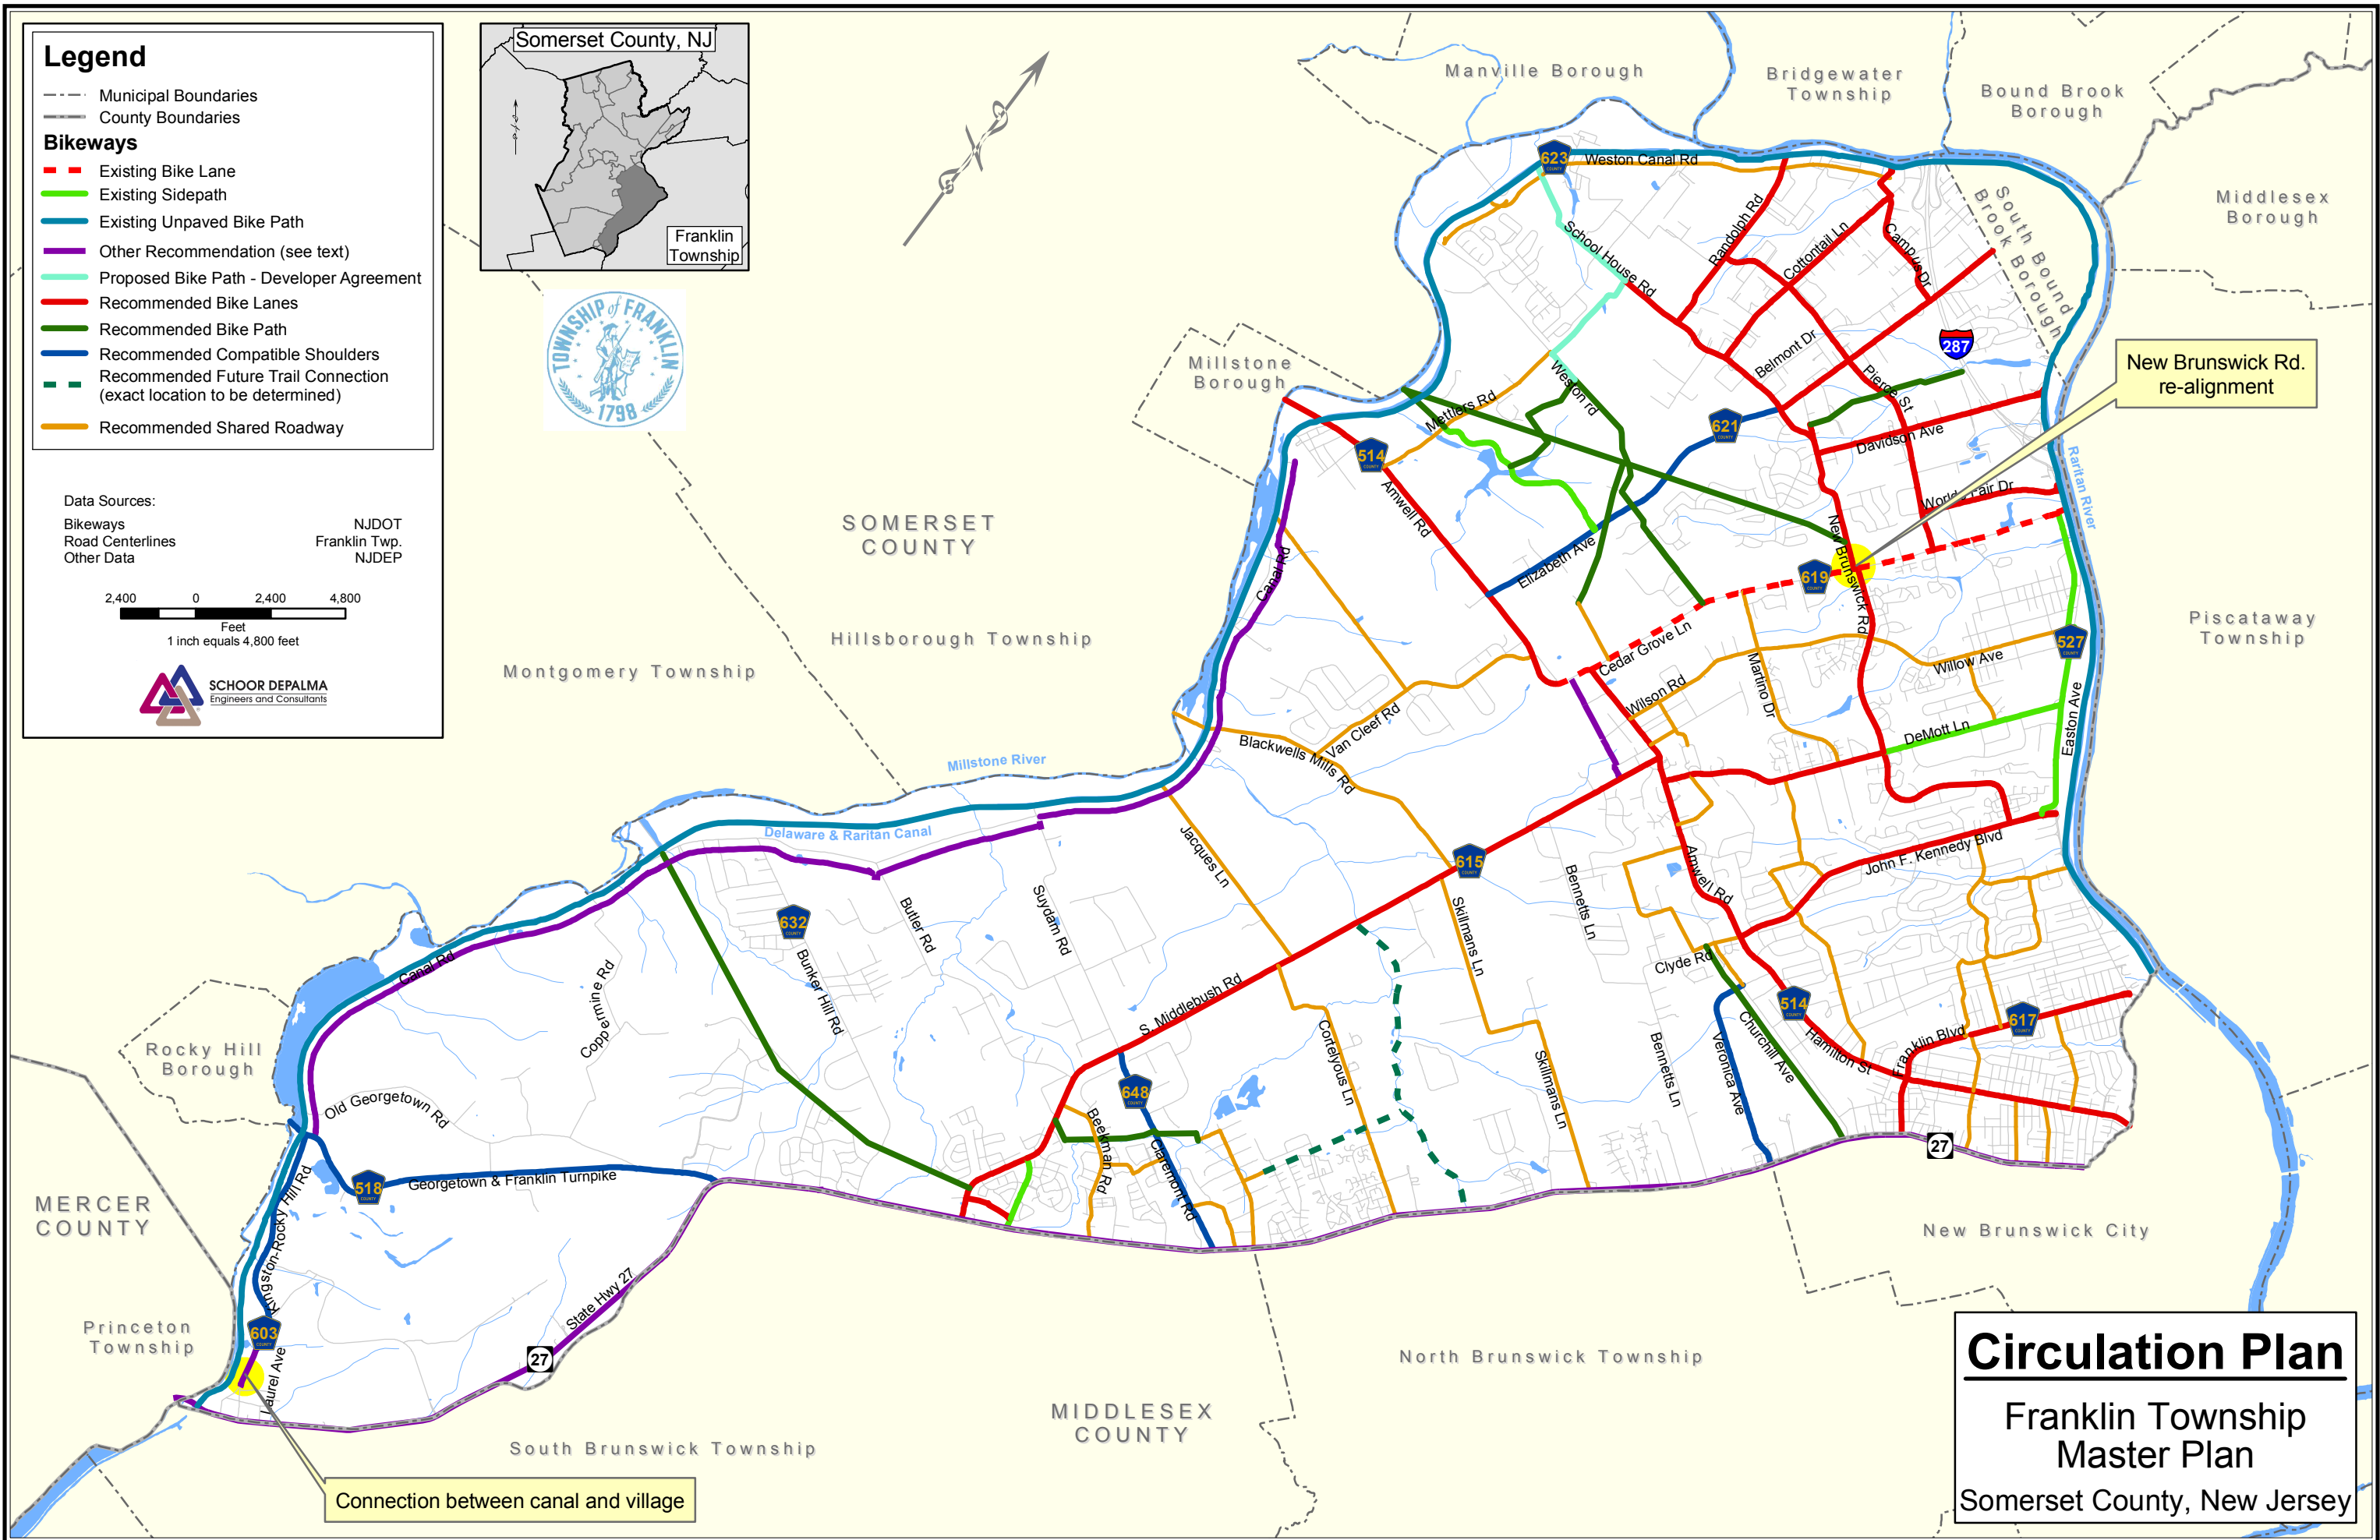

**Legend**

- Municipal Boundaries
- County Boundaries
- Bikeways**
- Existing Bike Lane
- Existing Sidepath
- Existing Unpaved Bike Path
- Other Recommendation (see text)
- Proposed Bike Path - Developer Agreement
- Recommended Bike Lanes
- Recommended Bike Path
- Recommended Compatible Shoulders
- Recommended Future Trail Connection (exact location to be determined)
- Recommended Shared Roadway

Data Sources:  
 Bikeways NJDOT  
 Road Centerlines Franklin Twp.  
 Other Data NJDEP

New Brunswick Rd. re-alignment

Connection between canal and village

**Circulation Plan**  
 Franklin Township  
 Master Plan  
 Somerset County, New Jersey