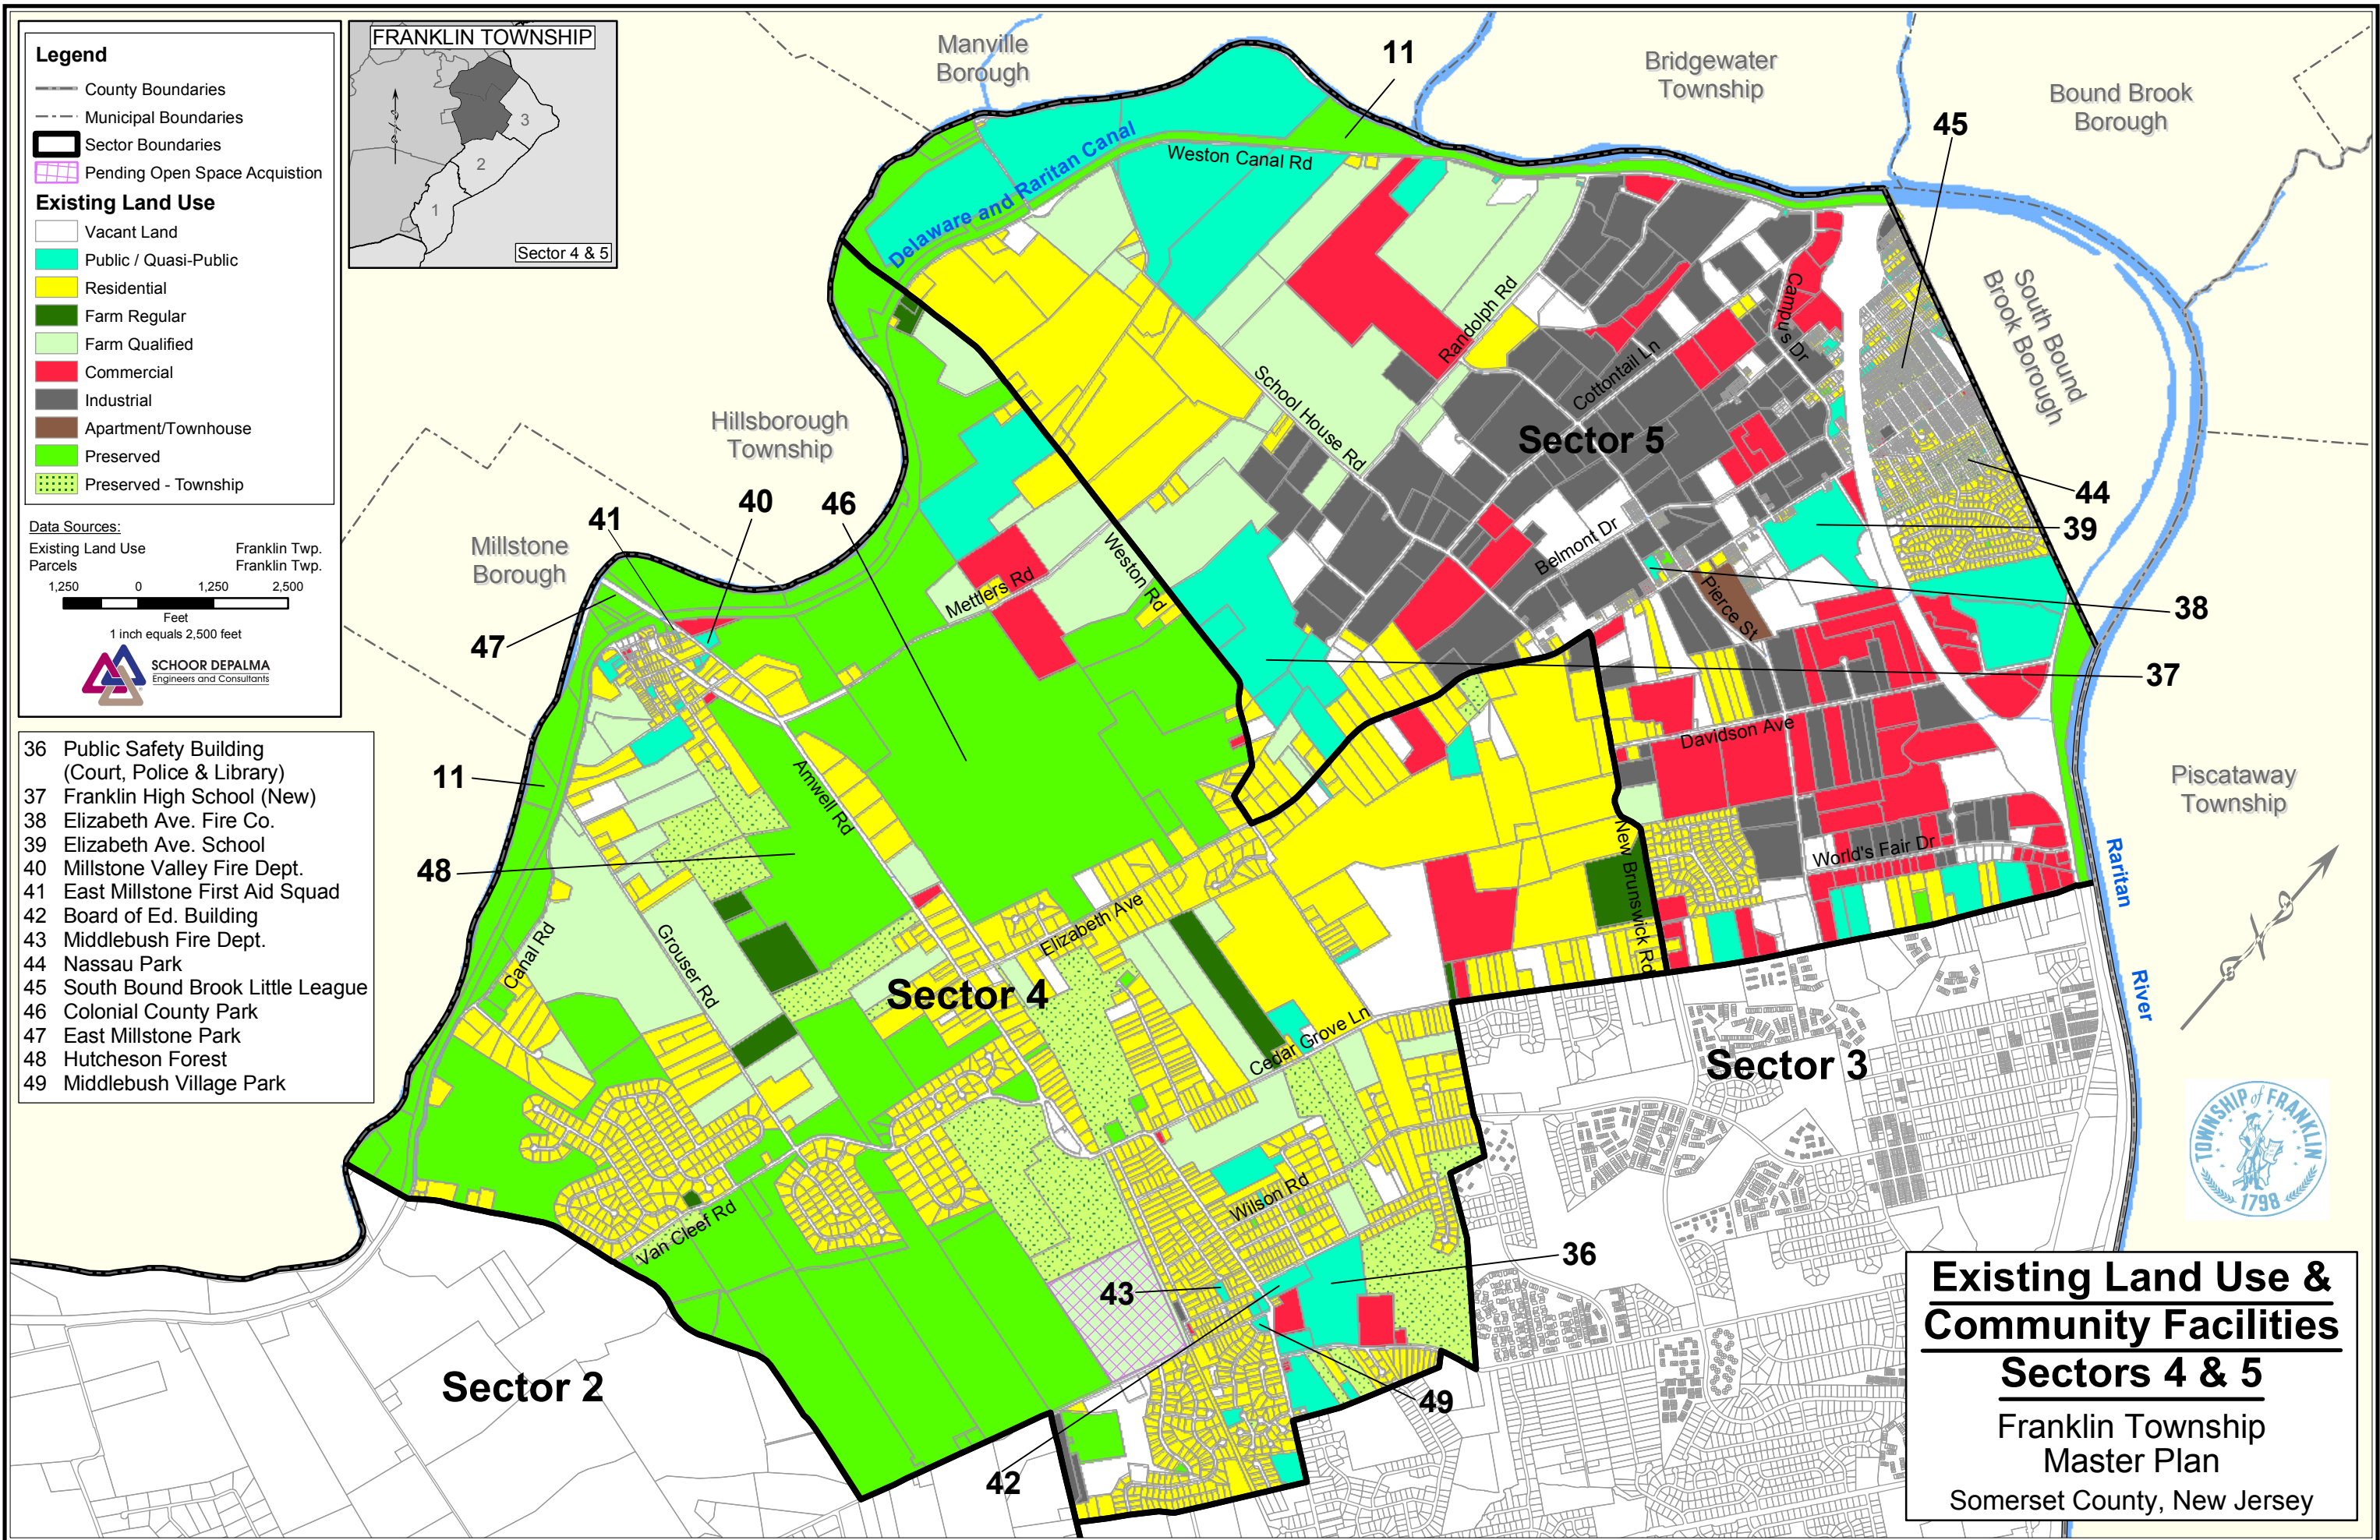

Legend

- County Boundaries
- Municipal Boundaries
- Sector Boundaries
- Pending Open Space Acquisition

Existing Land Use

- Vacant Land
- Public / Quasi-Public
- Residential
- Farm Regular
- Farm Qualified
- Commercial
- Industrial
- Apartment/Townhouse
- Preserved
- Preserved - Township

Data Sources:
 Existing Land Use: Franklin Twp.
 Parcels: Franklin Twp.

1,250 0 1,250 2,500
 Feet
 1 inch equals 2,500 feet

SCHOOR DEPALMA
 Engineers and Consultants

- 36 Public Safety Building (Court, Police & Library)
- 37 Franklin High School (New)
- 38 Elizabeth Ave. Fire Co.
- 39 Elizabeth Ave. School
- 40 Millstone Valley Fire Dept.
- 41 East Millstone First Aid Squad
- 42 Board of Ed. Building
- 43 Middlebush Fire Dept.
- 44 Nassau Park
- 45 South Bound Brook Little League
- 46 Colonial County Park
- 47 East Millstone Park
- 48 Hutcheson Forest
- 49 Middlebush Village Park

Existing Land Use & Community Facilities
Sectors 4 & 5
 Franklin Township
 Master Plan
 Somerset County, New Jersey