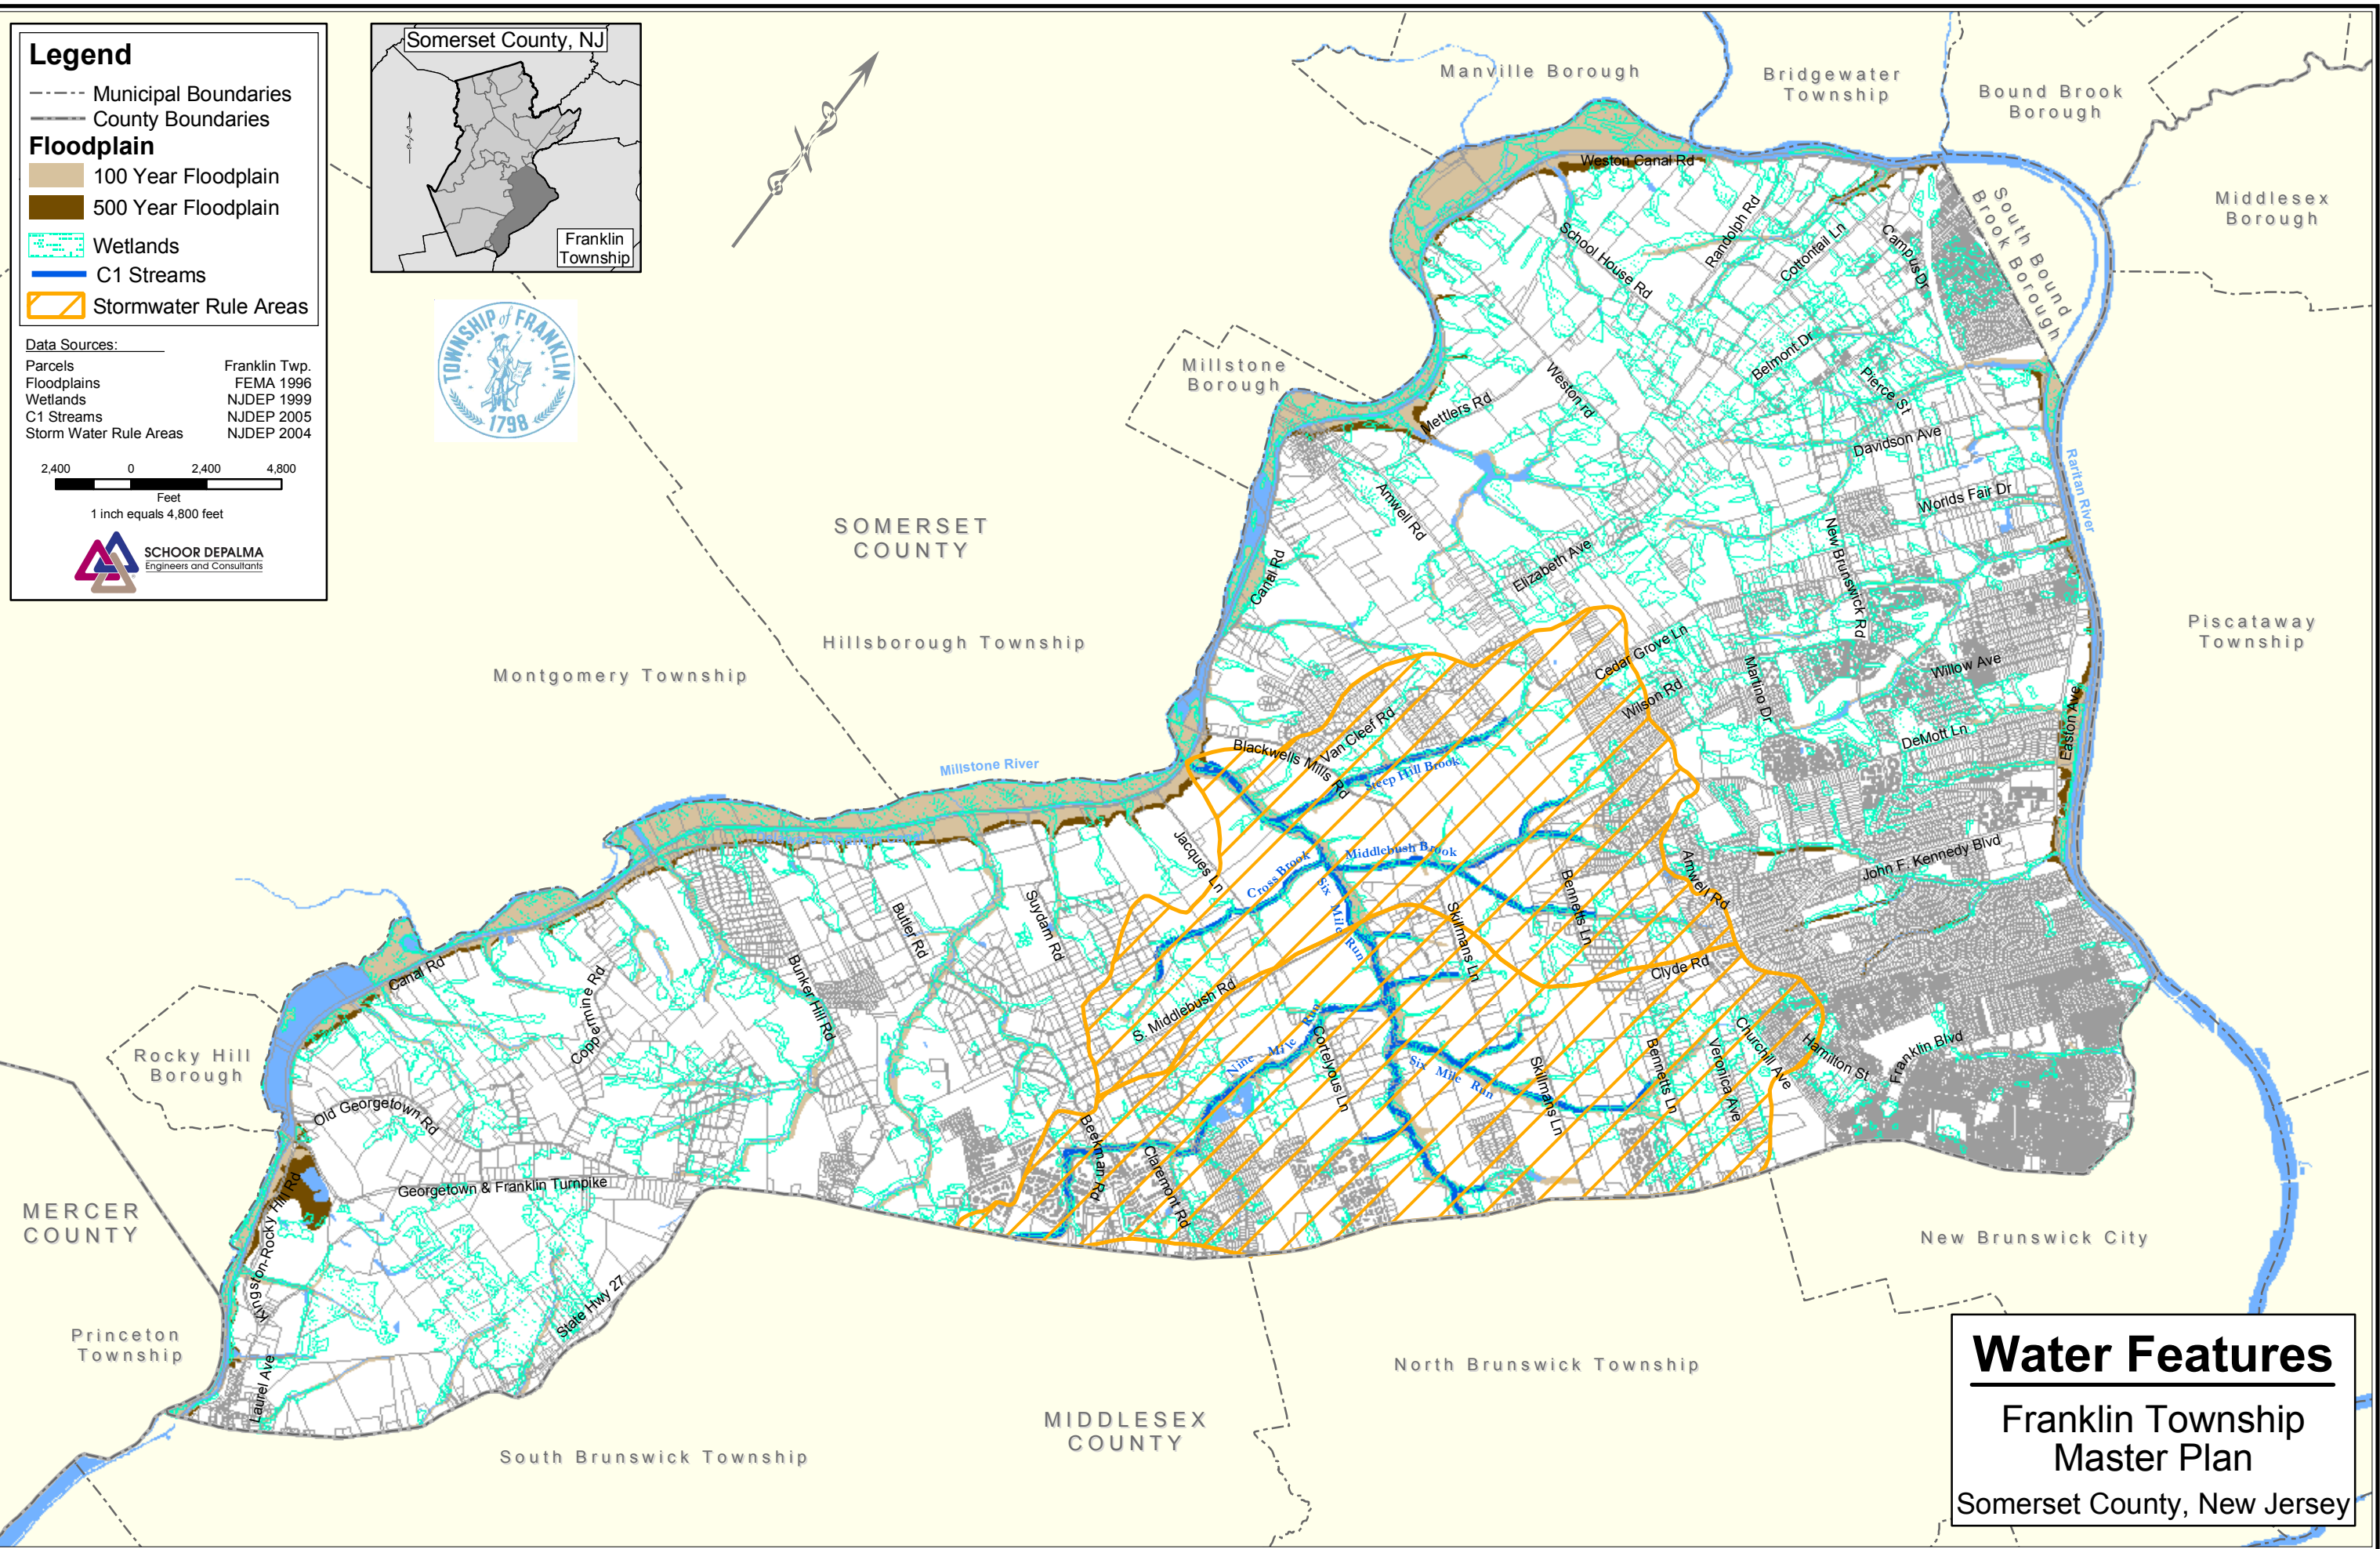

**Legend**

- Municipal Boundaries
- County Boundaries
- Floodplain**
- 100 Year Floodplain
- 500 Year Floodplain
- Wetlands
- C1 Streams
- Stormwater Rule Areas

Data Sources:

Parcels	Franklin Twp.
Floodplains	FEMA 1996
Wetlands	NJDEP 1999
C1 Streams	NJDEP 2005
Storm Water Rule Areas	NJDEP 2004

**Water Features**  
 Franklin Township  
 Master Plan  
 Somerset County, New Jersey