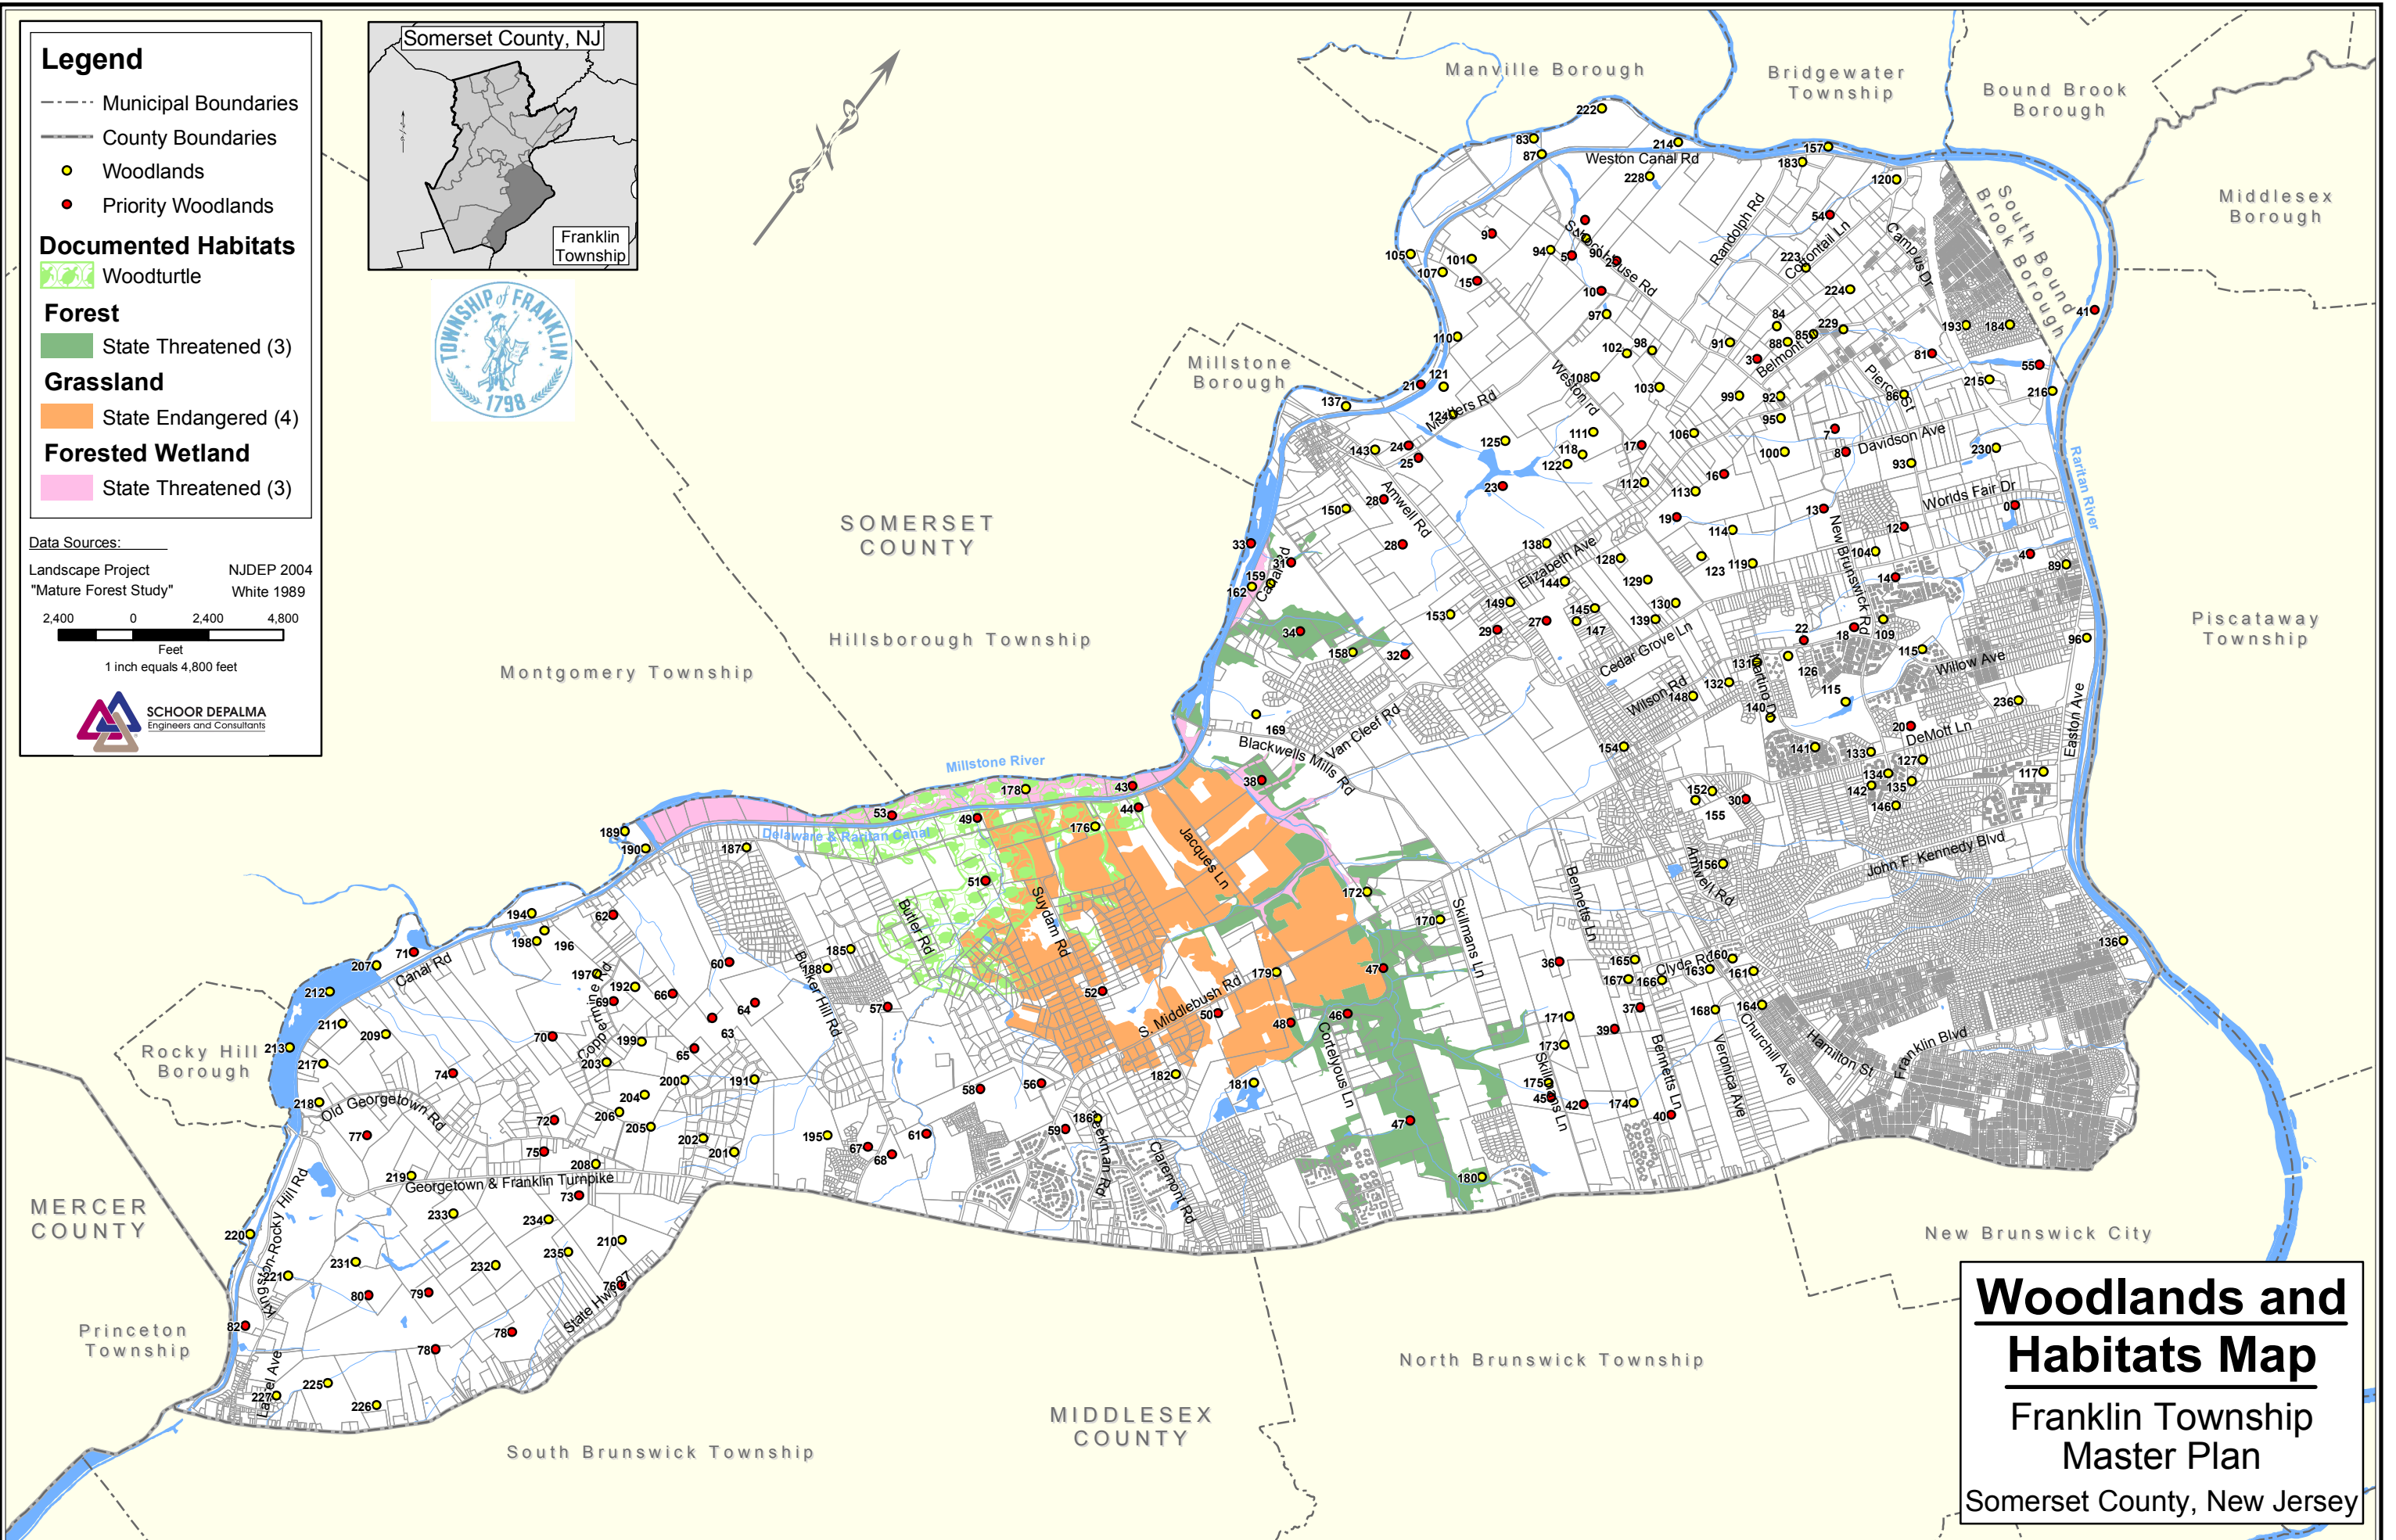

Legend

- Municipal Boundaries
- County Boundaries
- Woodlands
- Priority Woodlands

Documented Habitats

- Woodturtle

Forest

- State Threatened (3)

Grassland

- State Endangered (4)

Forested Wetland

- State Threatened (3)

Data Sources:

Landscape Project NJDEP 2004
"Mature Forest Study" White 1989

Woodlands and Habitats Map
Franklin Township
Master Plan
Somerset County, New Jersey