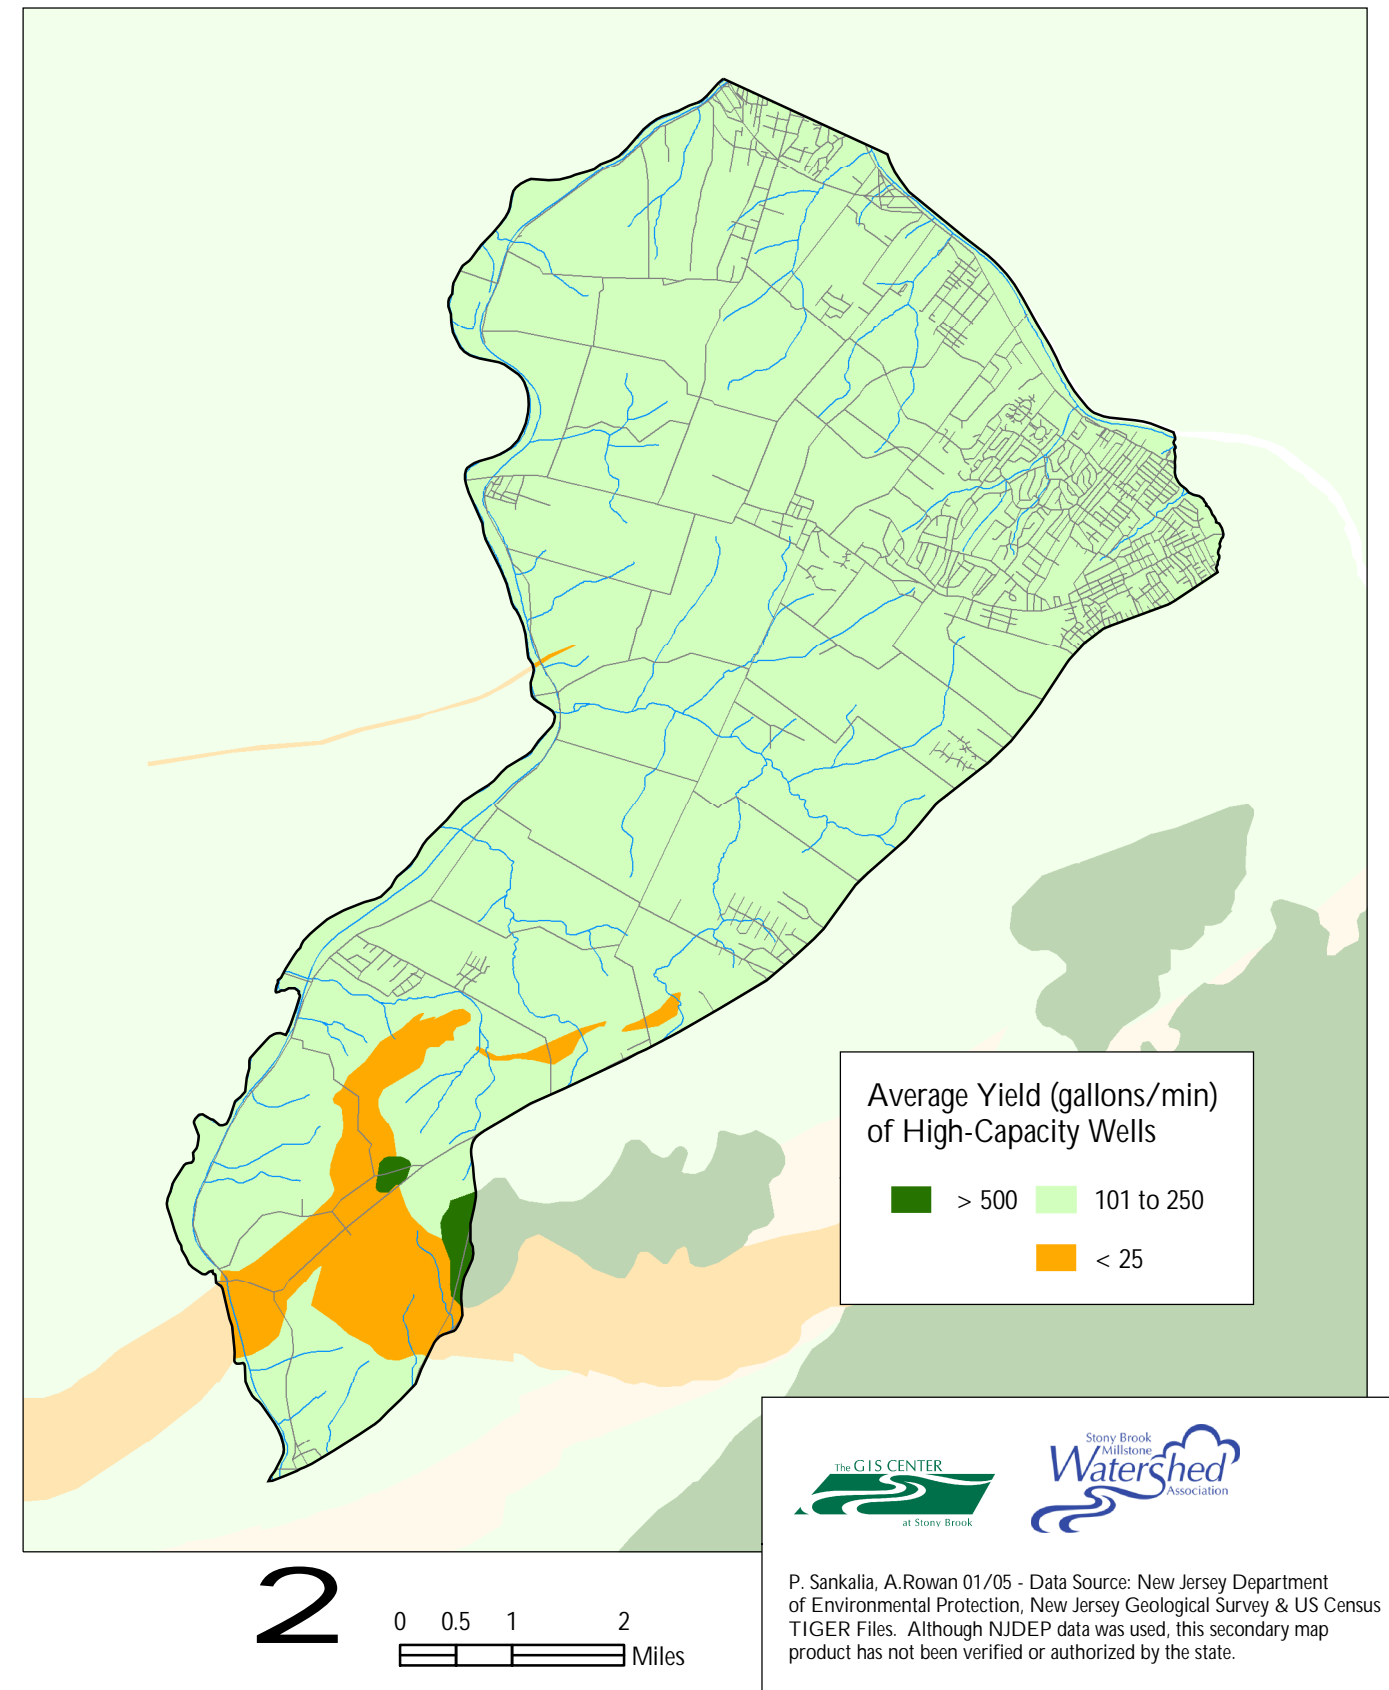

Bedrock Geology in Franklin Township

Aquifer Yield in Franklin Township

The GIS CENTER at Stony Brook
Stony Brook Millstone Watershed Association

P. Sankalia, A.Rowan 01/05 - Data Source: New Jersey Department of Environmental Protection, New Jersey Geological Survey & US Census TIGER Files. Although NJDEP data was used, this secondary map product has not been verified or authorized by the state.