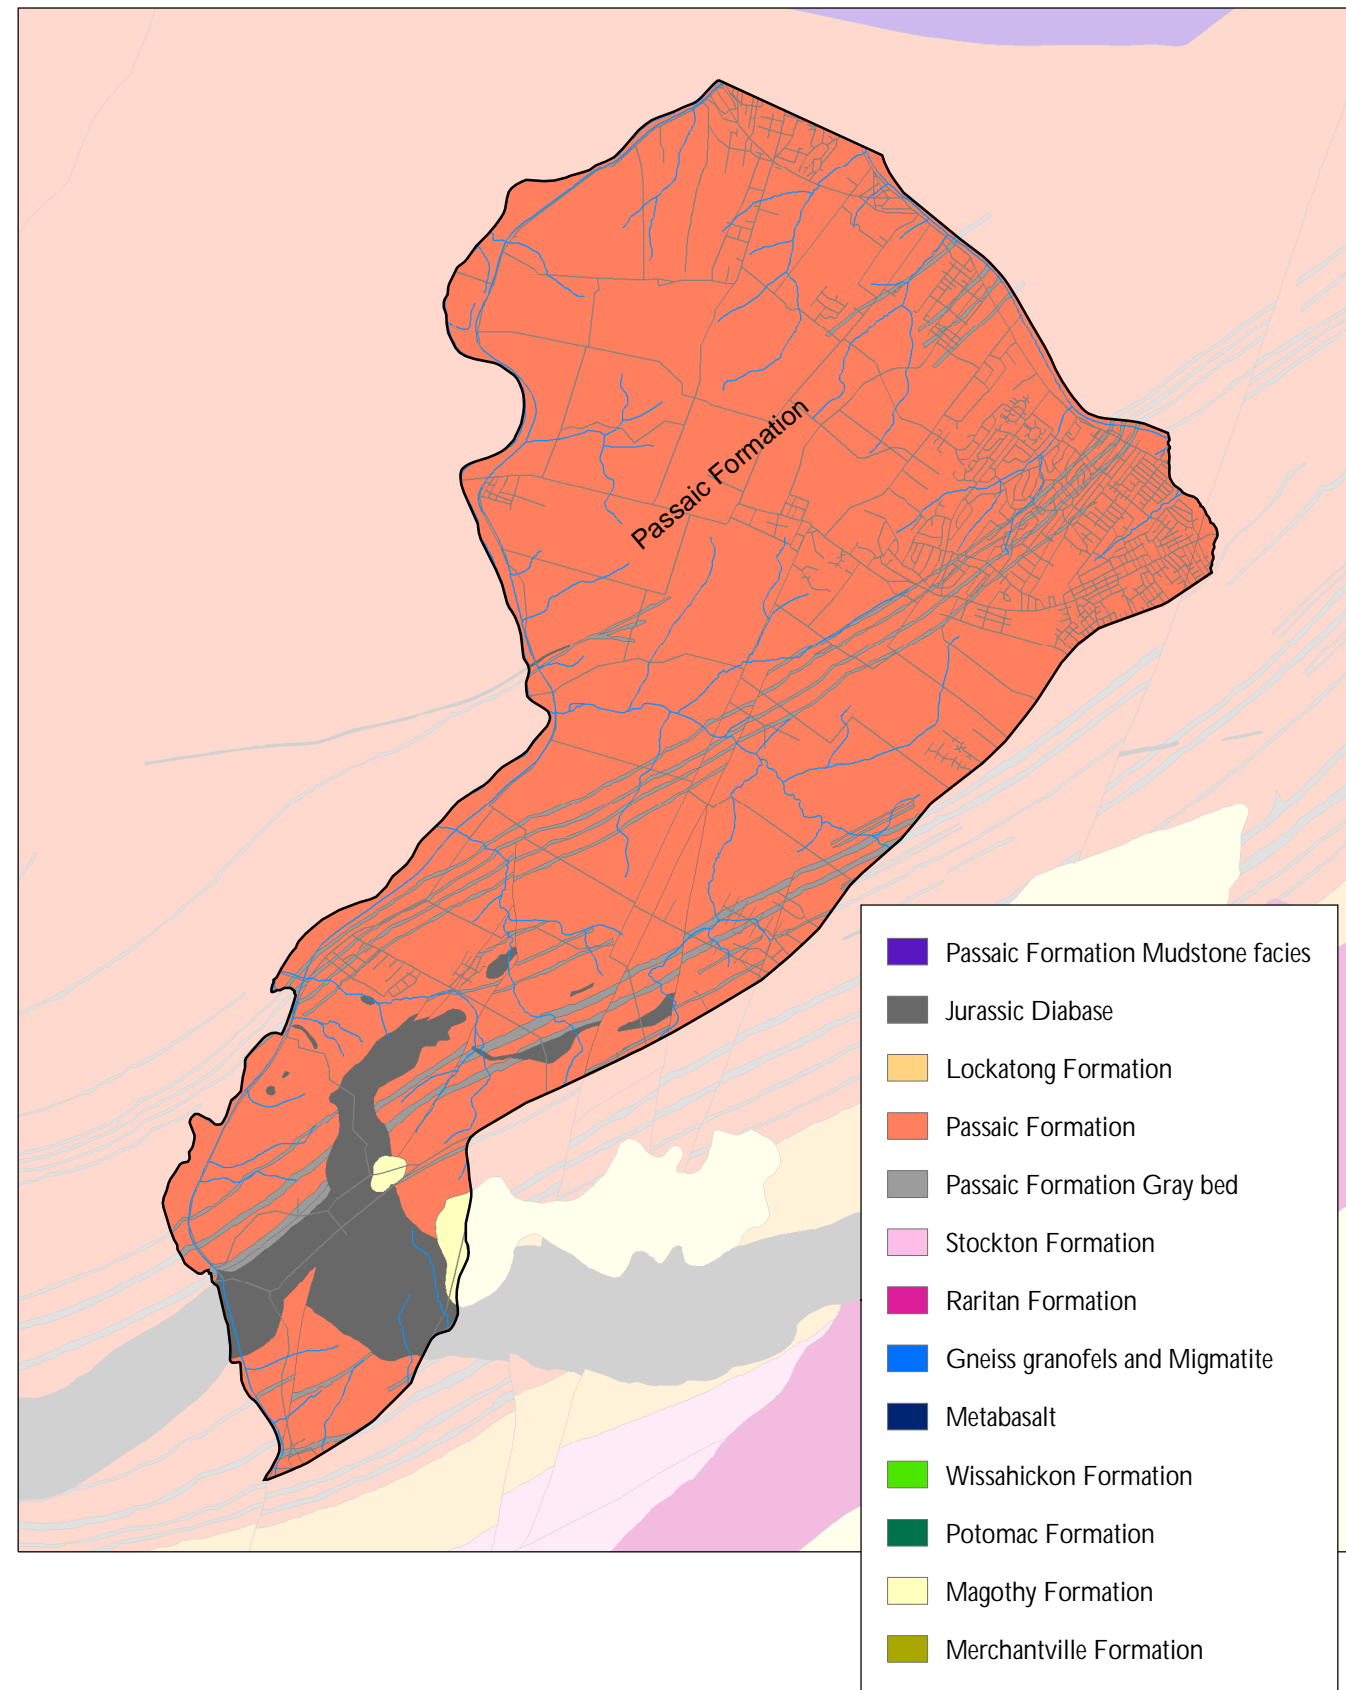

Bedrock Geology in Franklin Township

Aquifer Yield in Franklin Township

The GIS CENTER at Stony Brook
Stony Brook Millstone Watershed Association

P. Sankalia, A.Rowan 01/05 - Data Source: New Jersey Department of Environmental Protection, New Jersey Geological Survey & US Census TIGER Files. Although NJDEP data was used, this secondary map product has not been verified or authorized by the state.