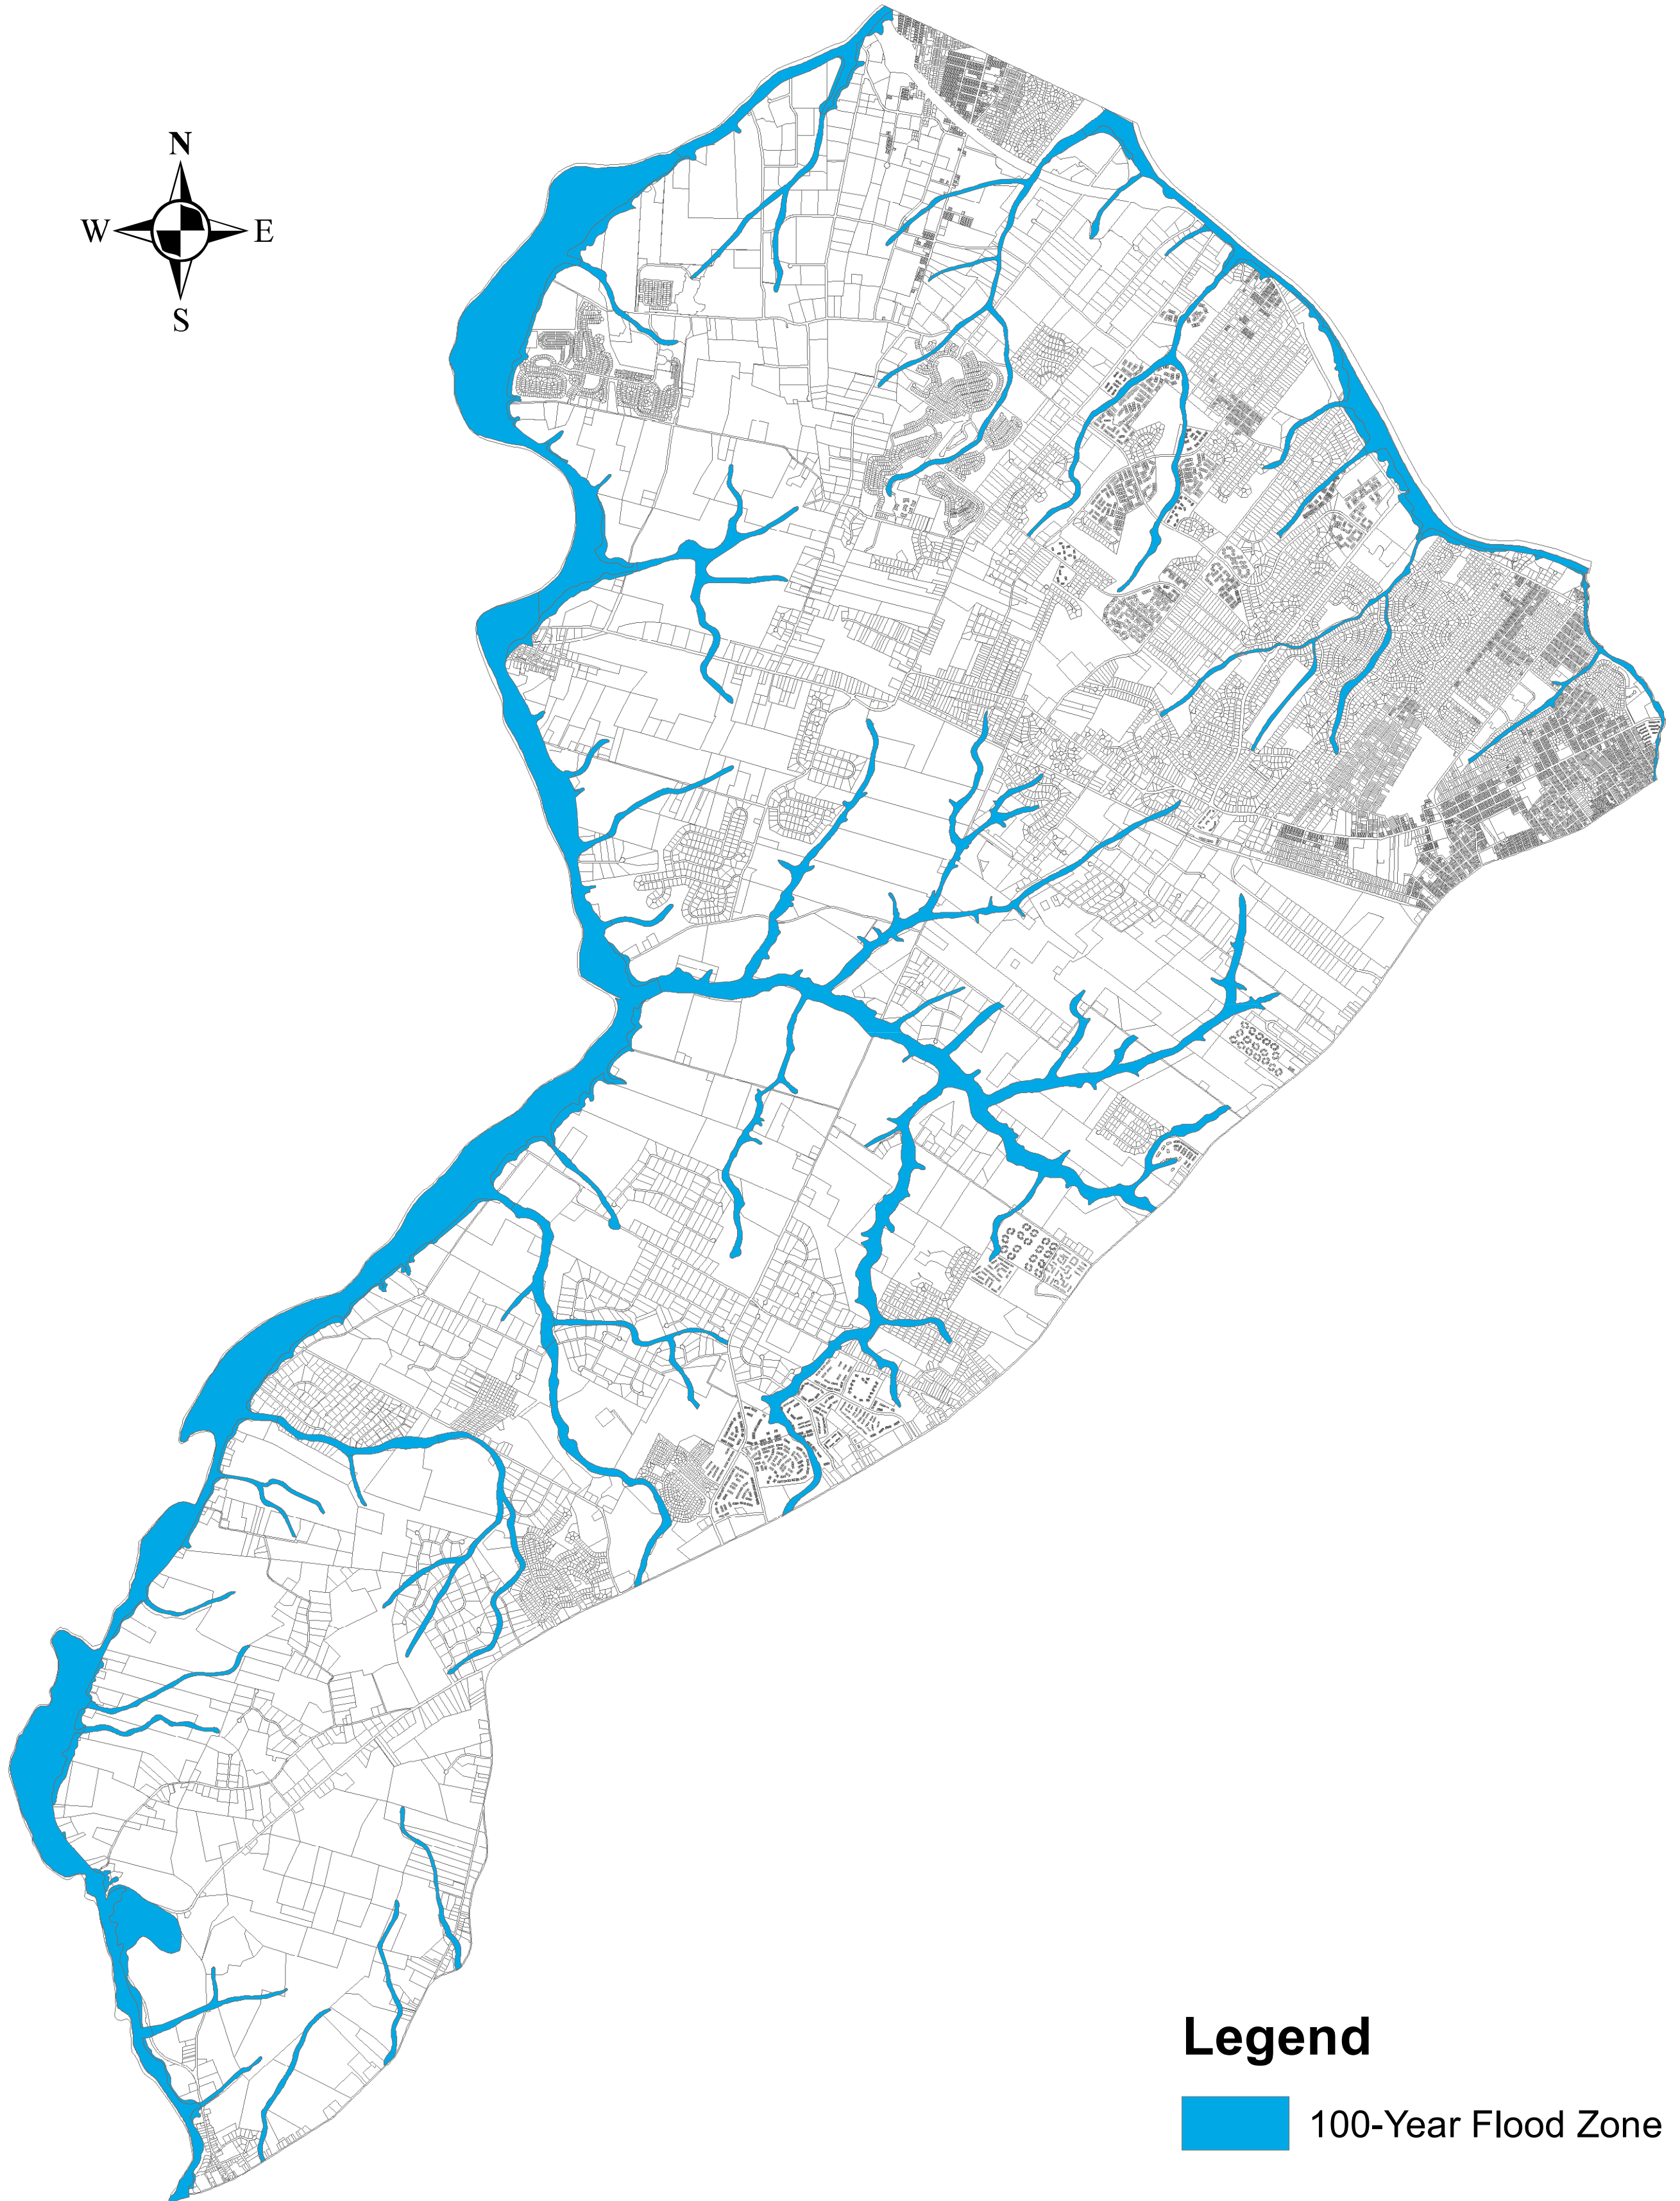

# Special Flood Hazard Areas in Franklin Township

## Legend

 100-Year Flood Zone