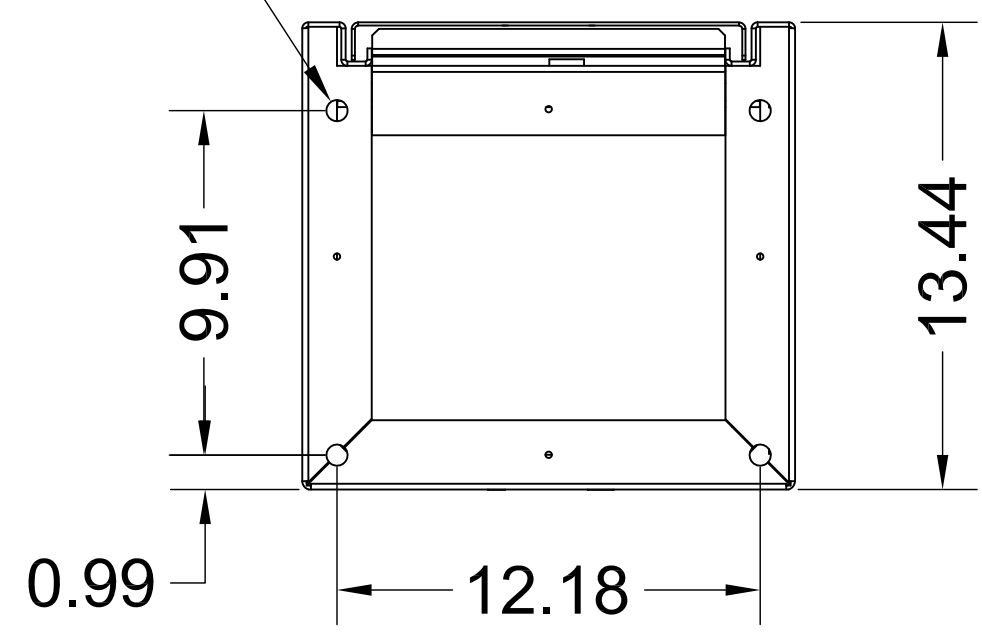

TOP VIEW

SIDE VIEW

FRONT VIEW

MOUNTING HOLES
(4 PLCS.)

BOTTOM / MOUNTING VIEW

(MAT) MEGA ARM TOWER - HIGH PERFORMANCE DC
BARRIER GATE OPERATOR

		300 WINDSOR DR. OAK BROOK, IL 60523 PHONE: (630) 418-6516 FAX: (630) 516-7059
DRW. BY: B. MOFFETT DATE: 08/06/2019 TITLE: (MAT) BARRIER GATE OPERATOR CAD FILE: -	REVISION: SCALE: NTS	SHEET NO: 1/1